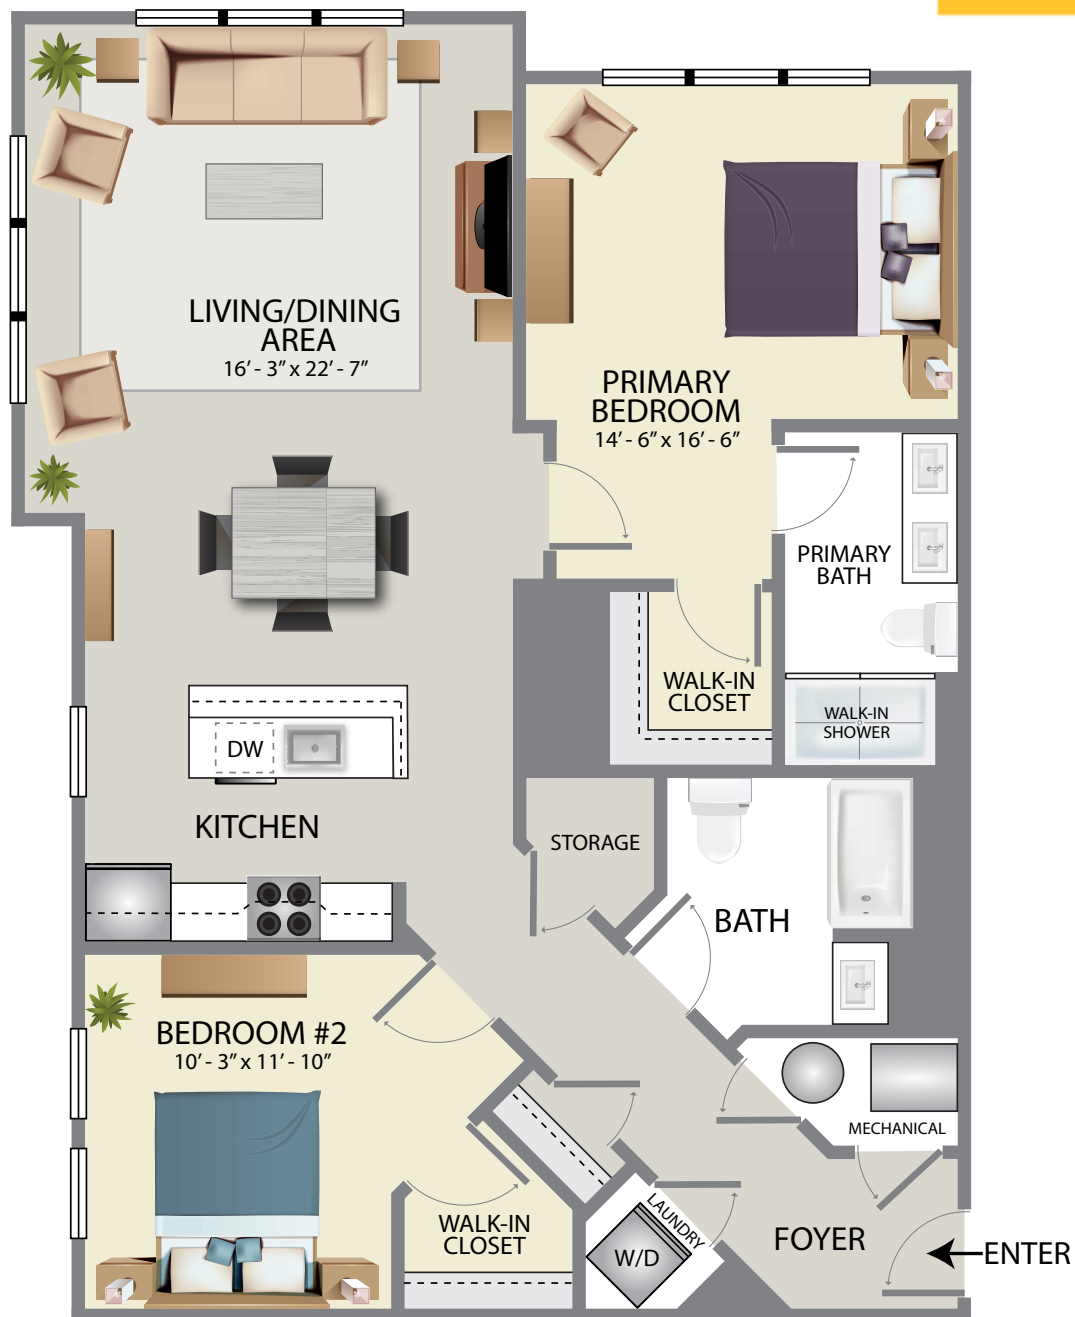

- 1,304 Sq. Feet
- 2 Bedroom
- 2 Bath

2nd Floor

3rd, 4th &amp; 5th Floor

Plans and furnishings are for marketing purposes only, and are not to scale. Please inspect construction, subdivision, utility, landscape and other plans available through leasing center for complete and specific information. Actual locations may vary and items shown or not shown on this place are subject to errors, omissions and field changes.

\*All units can be reasonably adapted for handicap accessibility for an extra charge

EQUAL HOUSING  
OPPORTUNITY

249 Broad Street  
Matawan, NJ 07747  
Phone: 732.839.3704  
theedgeatmatawan.com