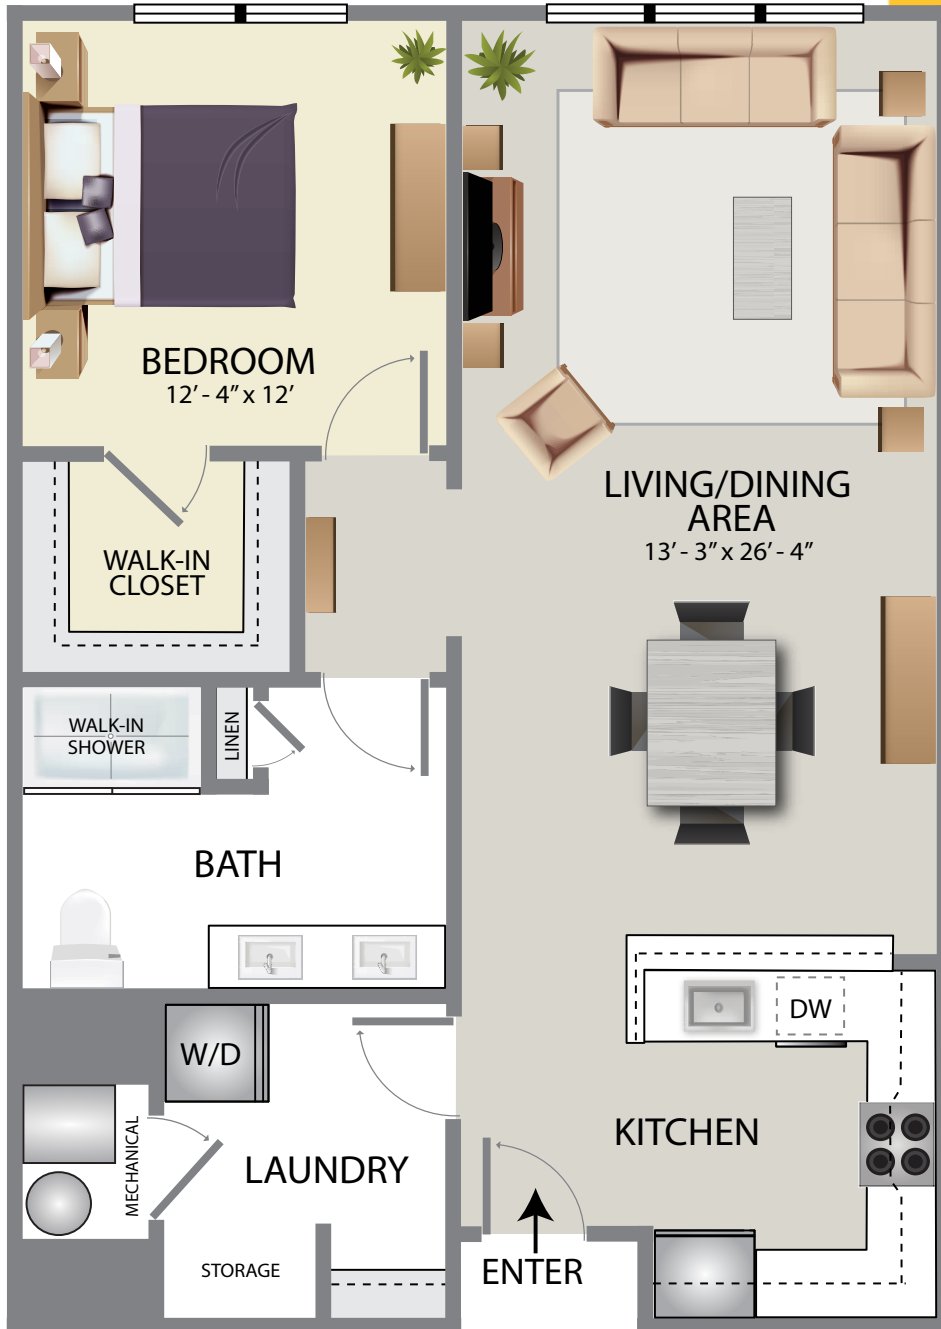

B-1

- 986 Sq. Feet
- 1 Bedroom
- 1 Bath

Plans and furnishings are for marketing purposes only, and are not to scale. Please inspect construction, subdivision, utility, landscape and other plans available through leasing center for complete and specific information. Actual locations may vary and items shown or not shown on this plan are subject to errors, omissions and field changes.