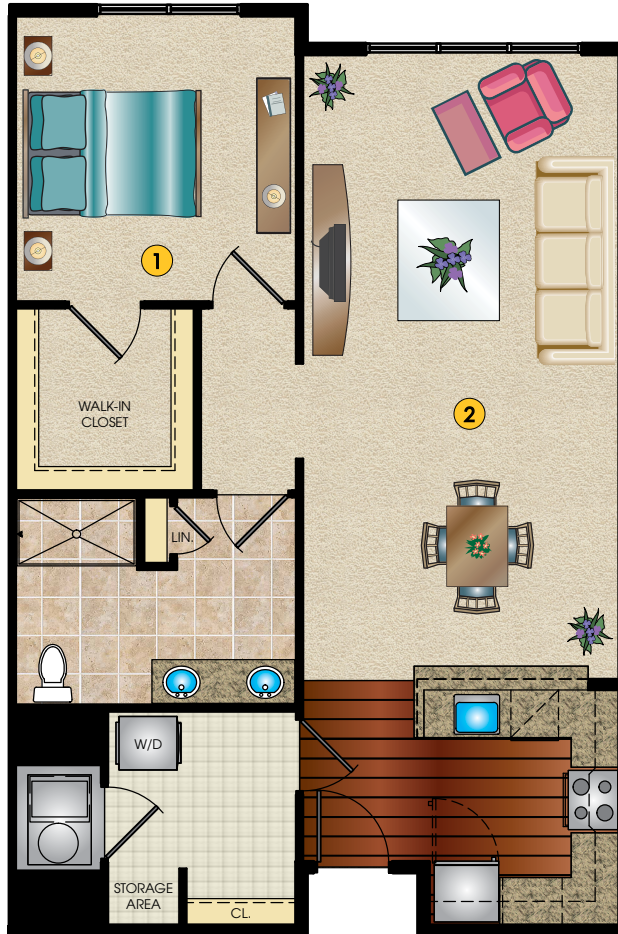

B-5

982 Sq. Feet • 1 Bedroom • 1 Bath

DIMENSIONS

① Bedroom
11' - 9" x 12' - 0"

② Living/Dining Area
13' - 3" x 26' - 2"

NOTES:

Plans and furnishings are for marketing purposes only, and are not to scale. Please inspect construction, subdivision, utility, landscape and other plans available through leasing center for complete and specific information. Actual locations may vary and items shown or not shown on this place are subject to errors, omissions and field changes.

*All units can be reasonably adapted for handicap accessibility for an extra charge